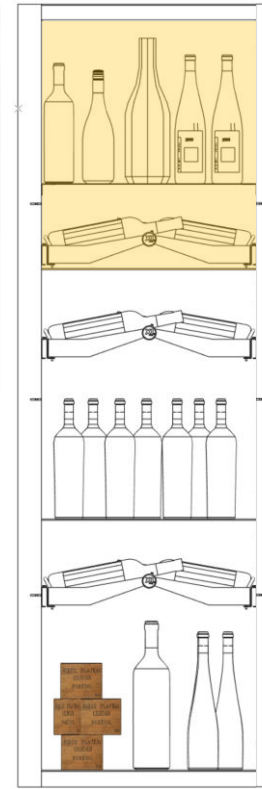

The tried-and-tested **Xi System** is used inside: all Xi rack levels, drawers and pull-outs can be fully integrated. The bottles are stored at the **optimum Xi storage angle, with the label facing forward**, ideal for long-term ageing and quick orientation. **Integrated, accentuated interior lighting** stylishly showcases the wines and turns every safe into an architectural highlight – functionality meets design.

Xi-Wine systems: simple & ingenious

The patented *X-idea*

- **Perfect, adjustable tilt angle for all bottles:**
 - Moistened cork at any time, air bubble in the bottle shoulder → Long-term storage without loss of quality
 - Wine dregs accumulated in the bottom corner → Easy to decant without waiting
- **Perfect overview:**
View on the labels to avoid extensive searching
- **Efficiency:**
 - Biggest storage capacity of all systems on the market
 - Direct access up to the last bottle
- **Universal system:**
Suitable for 99% of all bottle types & sizes (until 6 l)
- **Modular principal:**
Adjustable and expandable according to (changing) needs; flexibel, combinable accessories
- **European high-quality product:**
Austrian invention, European production, dampproof product:
Ideally suited for moist cellar rooms through galvanized and powder coated steel

Storage compartment capacities

**2/3 Depot
BLACK**
120 cm high
up to
160 bottles of 0.75 L

**1/2 Depot
PLATINUM**
90 cm high
up to
111 bottles 0.75 L

**1/3 Depot
GOLD**
60 cm high
up to
62 bottles 0.75 L