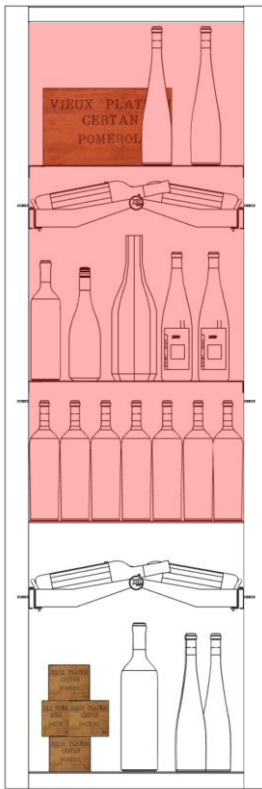

Xi-Wine systems: simple & ingenious

The patented *X-idea*

- **Perfect, adjustable tilt angle for all bottles:**
 - Moistened cork at any time, air bubble in the bottle shoulder → Long-term storage without loss of quality
 - Wine dregs accumulated in the bottom corner → Easy to decant without waiting
- **Perfect overview:**
View on the labels to avoid extensive searching
- **Efficiency:**
 - Biggest storage capacity of all systems on the market
 - Direct access up to the last bottle
- **Universal system:**
Suitable for 99% of all bottle types & sizes (until 6 l)
- **Modular principal:**
Adjustable and expandable according to (changing) needs; flexibel, combinable accessories
- **European high-quality product:**
Austrian invention, European production, dampproof product:
Ideally suited for moist cellar rooms through galvanized and powder coated steel

Storage compartment capacities

**2/3 Depot
BLACK**
120 cm high
up to
160 bottles of 0.75 L

**1/2 Depot
PLATINUM**
90 cm high
up to
111 bottles 0.75 L

**1/3 Depot
GOLD**
60 cm high
up to
62 bottles 0.75 L