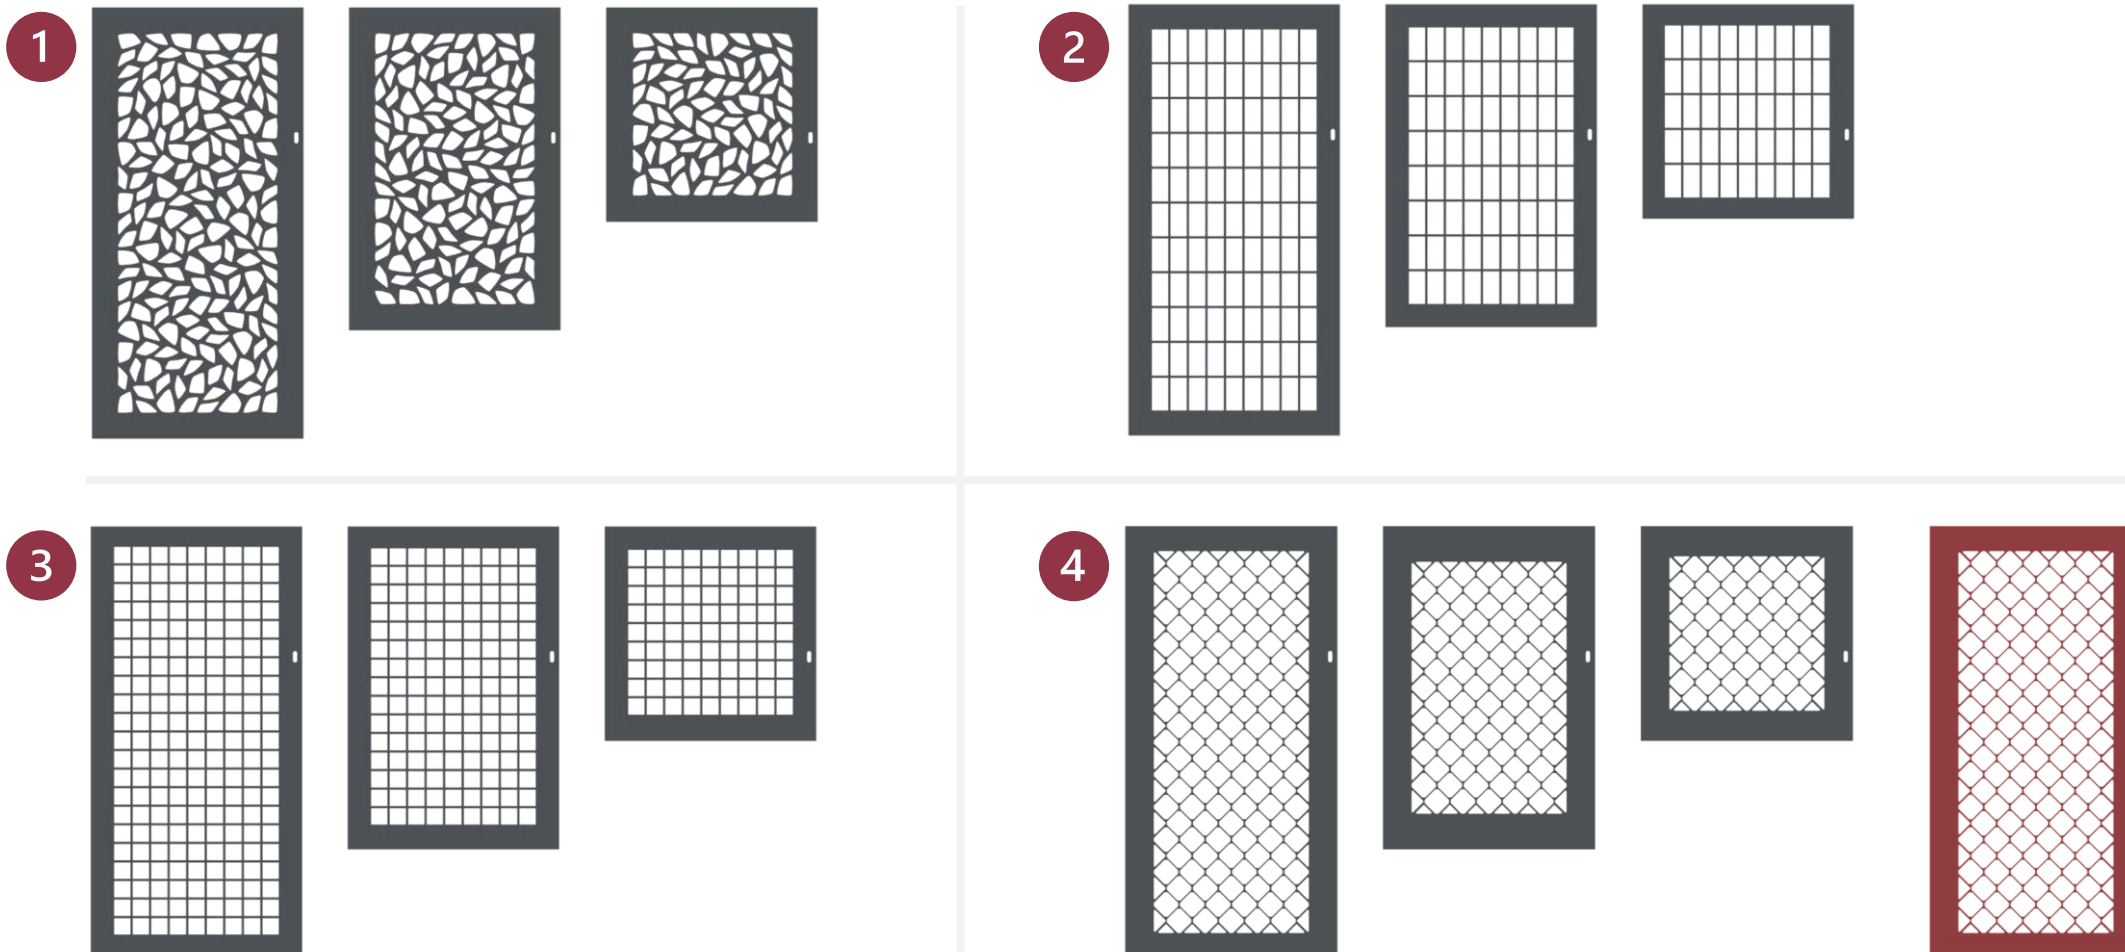

Xi-Wine systems: simple & ingenious

The patented *X-idea*

- **Perfect, adjustable tilt angle for all bottles:**
 - Moistened cork at any time, air bubble in the bottle shoulder → Long-term storage without loss of quality
 - Wine dregs accumulated in the bottom corner → Easy to decant without waiting
- **Perfect overview:**
View on the labels to avoid extensive searching
- **Efficiency:**
 - Biggest storage capacity of all systems on the market
 - Direct access up to the last bottle
- **Universal system:**
Suitable for 99% of all bottle types & sizes (until 6 l)
- **Modular principal:**
Adjustable and expandable according to (changing) needs; flexibel, combinable accessories
- **European high-quality product:**
Austrian invention, European production, dampproof product:
Ideally suited for moist cellar rooms through galvanized and powder coated steel

Storage compartment capacities

**2/3 Depot
BLACK**
120 cm high
up to
160 bottles of 0.75 L

**1/2 Depot
PLATINUM**
90 cm high
up to
111 bottles 0.75 L

**1/3 Depot
GOLD**
60 cm high
up to
62 bottles 0.75 L

Door sizes and door patterns

- Xi Wine Safes can be fitted with 2/3, 1/2 and 1/3 doors.
- Several door designs are available to choose
- Door patterns can also be customised for wineBANK locations.

RAL colours
are also
available.

Weight distribution across frames and locking systems

- Xi Wine Safes are placed on 3- and 2-frame bases to ensure that the weight is distributed evenly across the surface.

Locking systems

- Combination lock
- Cylinder lock with key
- Electronic locks