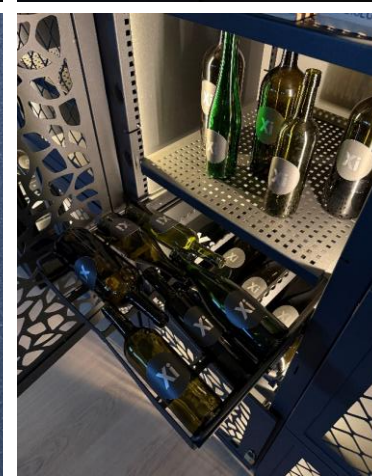

Placement:

Total number of bottles:

Lockers:

2,040 mm / 670 mm / 600 mm

steel

**Anthrazite DB 703 iron mica
freestanding**

222

up to 3 depots

Additional sales of
pull-out levels to
commercial
tenants possible.

Xi WINESYSTEMS

Xi Cuvée Vollauszug
Xi Cuvée drawer

für bis zu 13 x 0,75 L / 9 x 1,5 L Einzelflaschen
for 13 x 0.75 l / 9 x 1.5 l single bottles