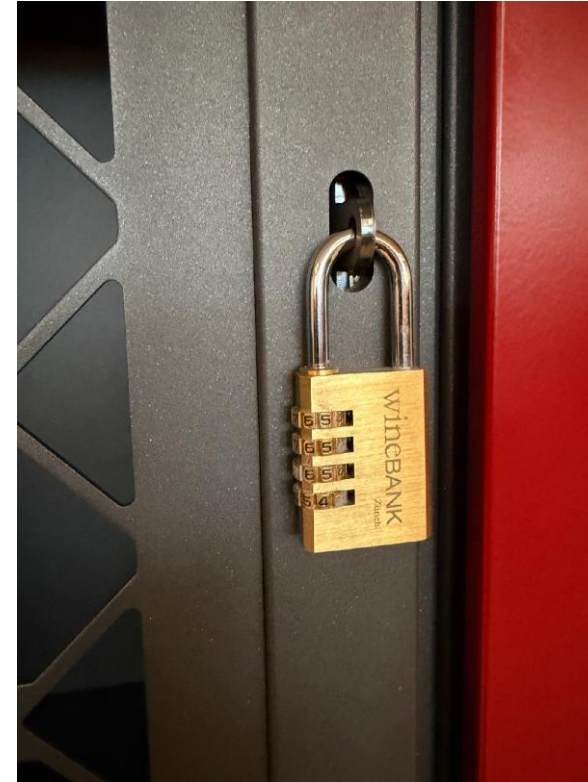

Door sizes and door patterns

- Xi Wine Safes can be fitted with 2/3, 1/2 and 1/3 doors.
- Several door designs are available to choose
- Door patterns can also be customised for wineBANK locations.

RAL colours
are also
available.

Weight distribution across frames and locking systems

- Xi Wine Safes are placed on 3- and 2-frame bases to ensure that the weight is distributed evenly across the surface.

Locking systems

- Combination lock
- Cylinder lock with key
- Electronic locks