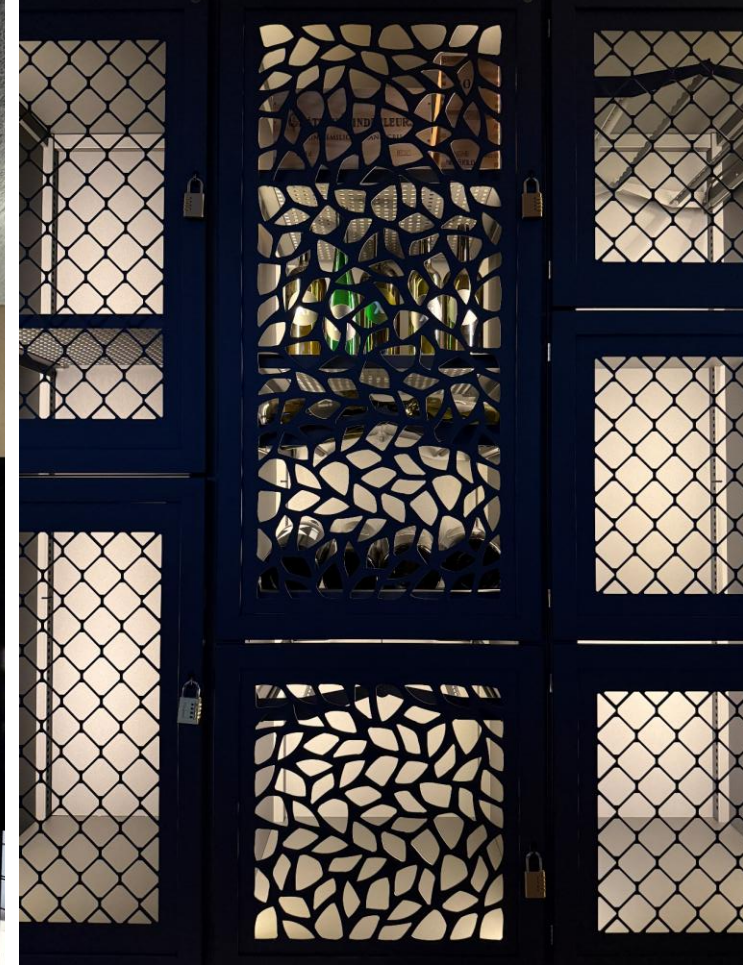

Xi WINESYSTEMS