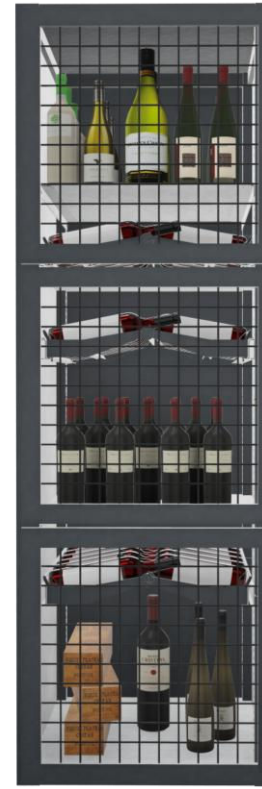

Your advantages at a glance:

- **Individually configurable compartment sizes** for maximum flexibility
- **Fully compatible with all Xi Rack accessories**
- **Optimal storage and presentation** in the Xi System
- **High-quality interior lighting** for effective presentation
- **Combination lock system** for secure, individual access

Xi-Wine systems: simple & ingenious

The patented *X-idea*

- **Perfect, adjustable tilt angle for all bottles:**
 - Moistened cork at any time, air bubble in the bottle shoulder → Long-term storage without loss of quality
 - Wine dregs accumulated in the bottom corner → Easy to decant without waiting
- **Perfect overview:**
View on the labels to avoid extensive searching
- **Efficiency:**
 - Biggest storage capacity of all systems on the market
 - Direct access up to the last bottle
- **Universal system:**
Suitable for 99% of all bottle types & sizes (until 6 l)
- **Modular principal:**
Adjustable and expandable according to (changing) needs; flexibel, combinable accessories
- **European high-quality product:**
Austrian invention, European production, dampproof product:
Ideally suited for moist cellar rooms through galvanized and powder coated steel

Storage compartment capacities

**2/3 Depot
BLACK**
120 cm high
up to
160 bottles of 0.75 L

**1/2 Depot
PLATINUM**
90 cm high
up to
111 bottles 0.75 L

**1/3 Depot
GOLD**
60 cm high
up to
62 bottles 0.75 L

Door sizes and door patterns

- Xi Wine Safes can be fitted with 2/3, 1/2 and 1/3 doors.
- Several door designs are available to choose
- Door patterns can also be customised for wineBANK locations.

RAL colours
are also
available.