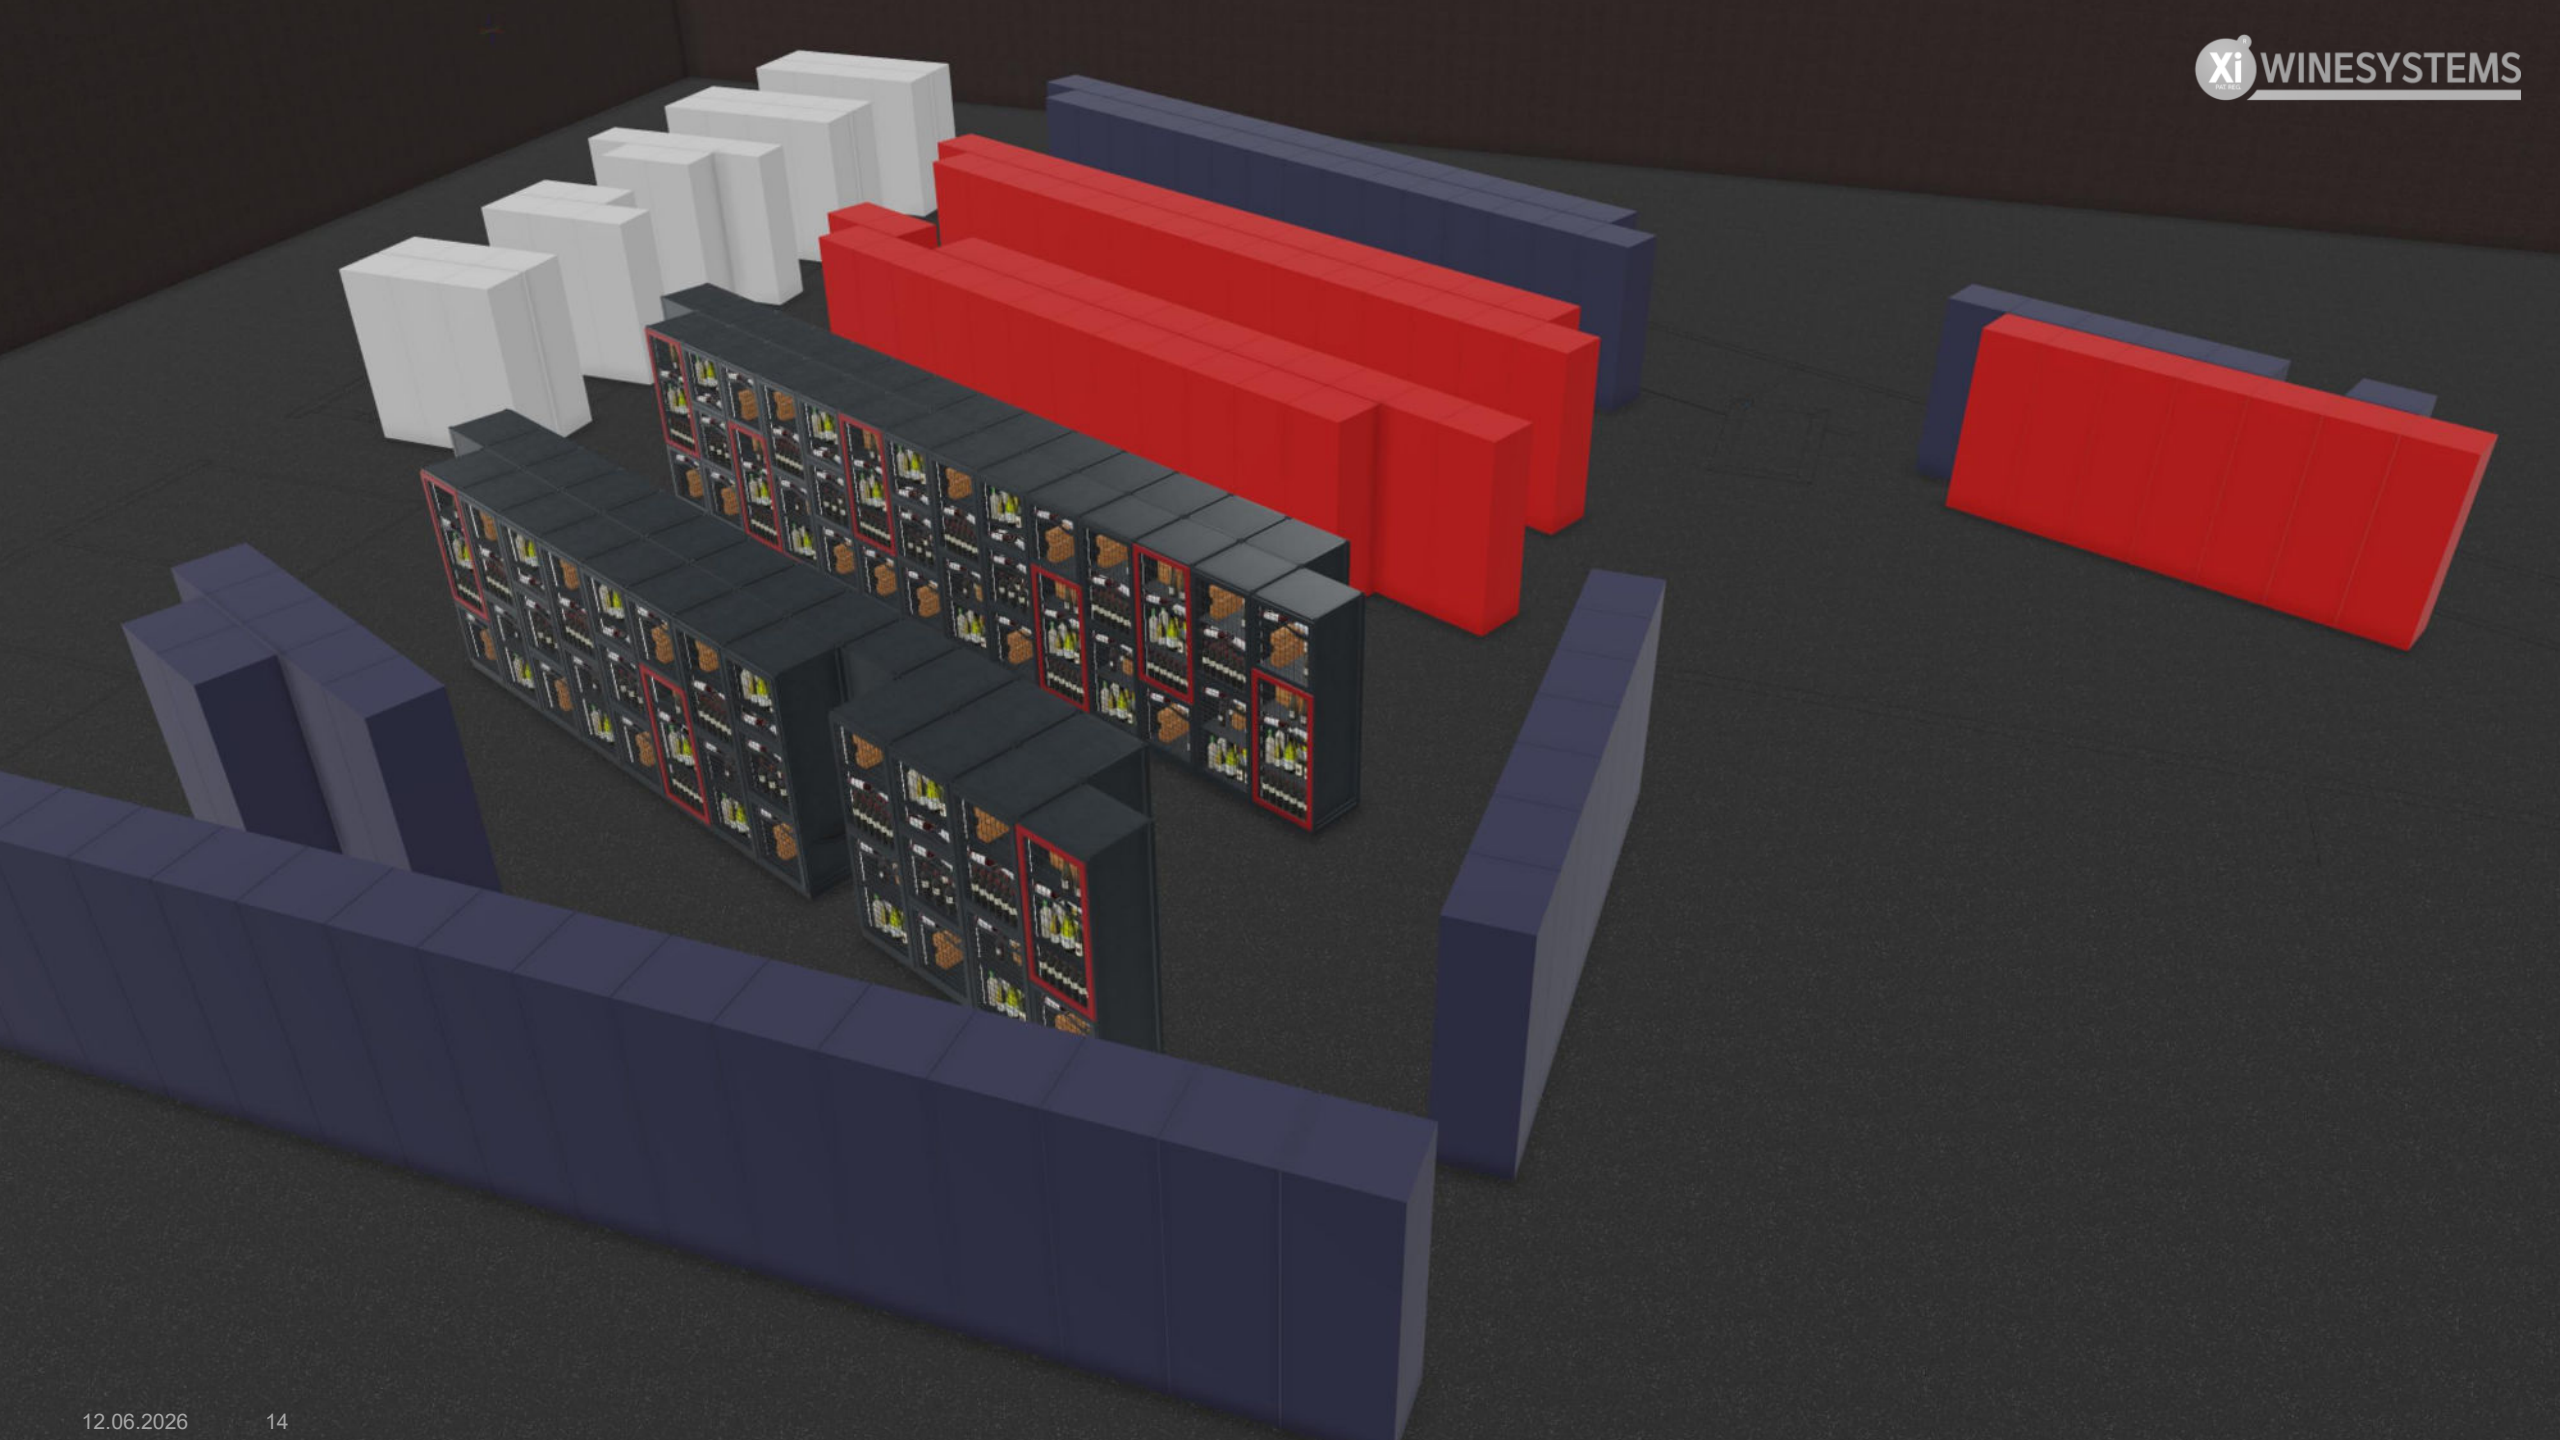

The tried-and-tested **Xi System** is used inside: all Xi rack levels, drawers and pull-outs can be fully integrated. The bottles are stored at the **optimum Xi storage angle, with the label facing forward**, ideal for long-term ageing and quick orientation. **Integrated, accentuated interior lighting** stylishly showcases the wines and turns every safe into an architectural highlight – functionality meets design.

Weight distribution across frames and locking systems

- Xi Wine Safes are placed on 3- and 2-frame bases to ensure that the weight is distributed evenly across the surface.

Locking systems

- Combination lock
- Cylinder lock with key
- Electronic locks

Placement:

Total number of bottles:

Lockers:

2,040 mm / 670 mm / 600 mm

steel

**Anthrazite DB 703 iron mica
freestanding**

222

up to 3 depots

Additional sales of
pull-out levels to
commercial
tenants possible.

Xi WINESYSTEMS

Xi Cuvée Vollauszug
Xi Cuvée drawer

für bis zu 13 x 0,75 L / 9 x 1,5 L Einzelflaschen
for 13 x 0.75 l / 9 x 1.5 l single bottles