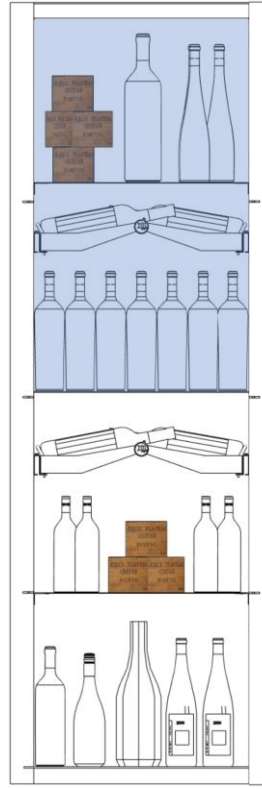

The tried-and-tested **Xi System** is used inside: all Xi rack levels, drawers and pull-outs can be fully integrated. The bottles are stored at the **optimum Xi storage angle, with the label facing forward**, ideal for long-term ageing and quick orientation. **Integrated, accentuated interior lighting** stylishly showcases the wines and turns every safe into an architectural highlight – functionality meets design.

Your advantages at a glance:

- **Individually configurable compartment sizes** for maximum flexibility
- **Fully compatible with all Xi Rack accessories**
- **Optimal storage and presentation** in the Xi System
- **High-quality interior lighting** for effective presentation
- **Combination lock system** for secure, individual access

Xi-Wine systems: simple & ingenious

The patented *X-idea*

- **Perfect, adjustable tilt angle for all bottles:**
 - Moistened cork at any time, air bubble in the bottle shoulder → Long-term storage without loss of quality
 - Wine dregs accumulated in the bottom corner → Easy to decant without waiting
- **Perfect overview:**
View on the labels to avoid extensive searching
- **Efficiency:**
 - Biggest storage capacity of all systems on the market
 - Direct access up to the last bottle
- **Universal system:**
Suitable for 99% of all bottle types & sizes (until 6 l)
- **Modular principal:**
Adjustable and expandable according to (changing) needs; flexibel, combinable accessories
- **European high-quality product:**
Austrian invention, European production, dampproof product:
Ideally suited for moist cellar rooms through galvanized and powder coated steel

Storage compartment capacities

**2/3 Depot
BLACK**
120 cm high
up to
160 bottles of 0.75 L

**1/2 Depot
PLATINUM**
90 cm high
up to
111 bottles 0.75 L

**1/3 Depot
GOLD**
60 cm high
up to
62 bottles 0.75 L