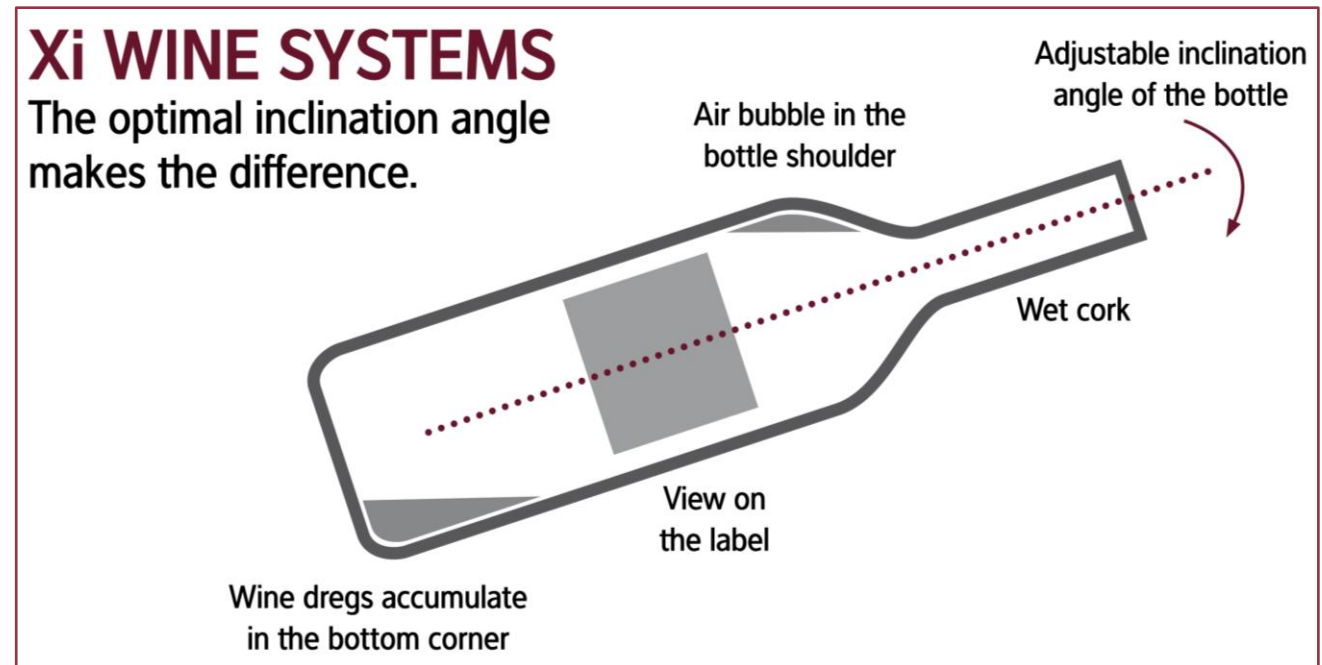

The tried-and-tested **Xi System** is used inside: all Xi rack levels, drawers and pull-outs can be fully integrated. The bottles are stored at the **optimum Xi storage angle, with the label facing forward**, ideal for long-term ageing and quick orientation. **Integrated, accentuated interior lighting** stylishly showcases the wines and turns every safe into an architectural highlight – functionality meets design.

Your advantages at a glance:

- **Individually configurable compartment sizes** for maximum flexibility
- **Fully compatible with all Xi Rack accessories**
- **Optimal storage and presentation** in the Xi System
- **High-quality interior lighting** for effective presentation
- **Combination lock system** for secure, individual access

Xi-Wine systems: simple & ingenious

The patented *X-idea*

- **Perfect, adjustable tilt angle for all bottles:**
 - Moistened cork at any time, air bubble in the bottle shoulder → Long-term storage without loss of quality
 - Wine dregs accumulated in the bottom corner → Easy to decant without waiting
- **Perfect overview:**
View on the labels to avoid extensive searching
- **Efficiency:**
 - Biggest storage capacity of all systems on the market
 - Direct access up to the last bottle
- **Universal system:**
Suitable for 99% of all bottle types & sizes (until 6 l)
- **Modular principal:**
Adjustable and expandable according to (changing) needs; flexibel, combinable accessories
- **European high-quality product:**
Austrian invention, European production, dampproof product:
Ideally suited for moist cellar rooms through galvanized and powder coated steel